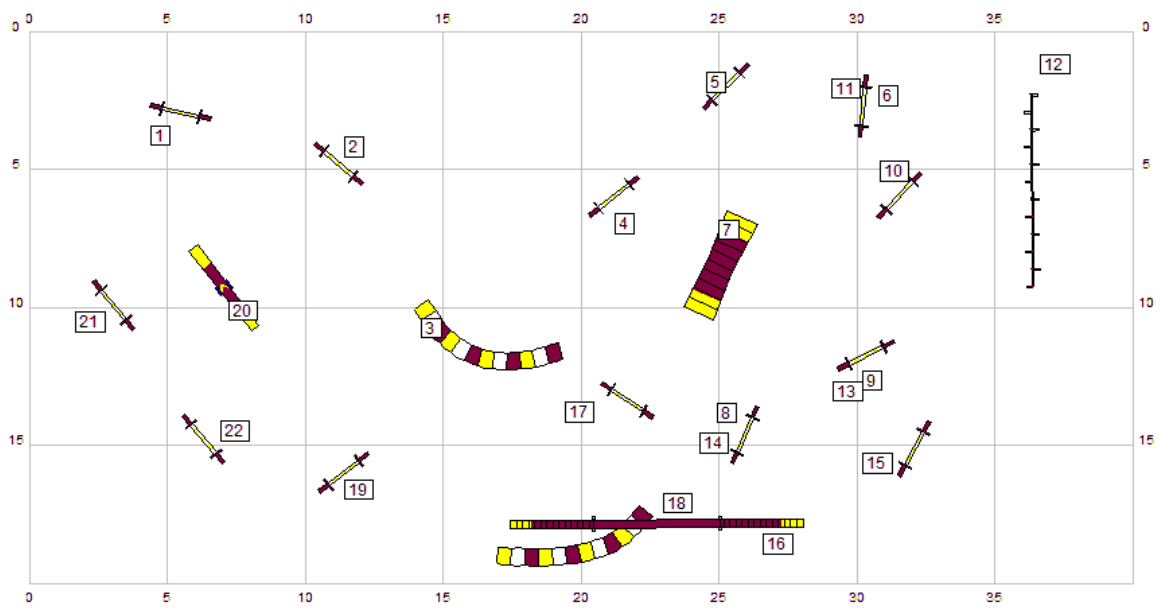

Agility Blues

Agility Blues

Agility Blues

Agility Blues

Dog World Arena 13.2.16  
Spiel Susanne Nieder

Agility Blues