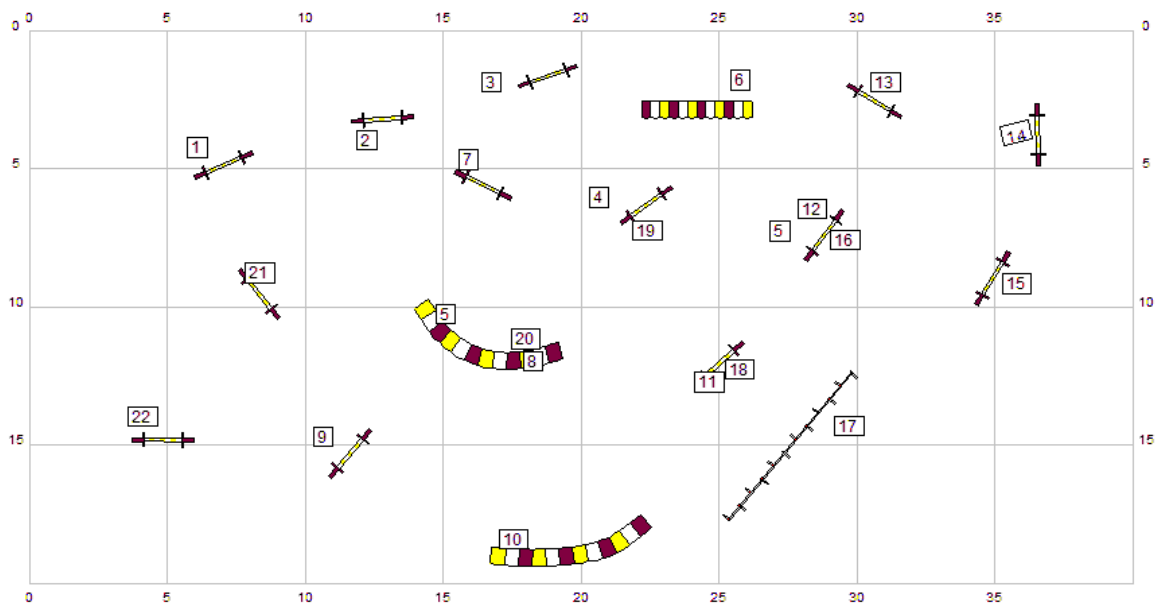

Agility Blues

Agility Blues

Agility Blues

Agility Blues

Dog World Arena 13.2.16  
Spiel Susanne Nieder

Agility Blues