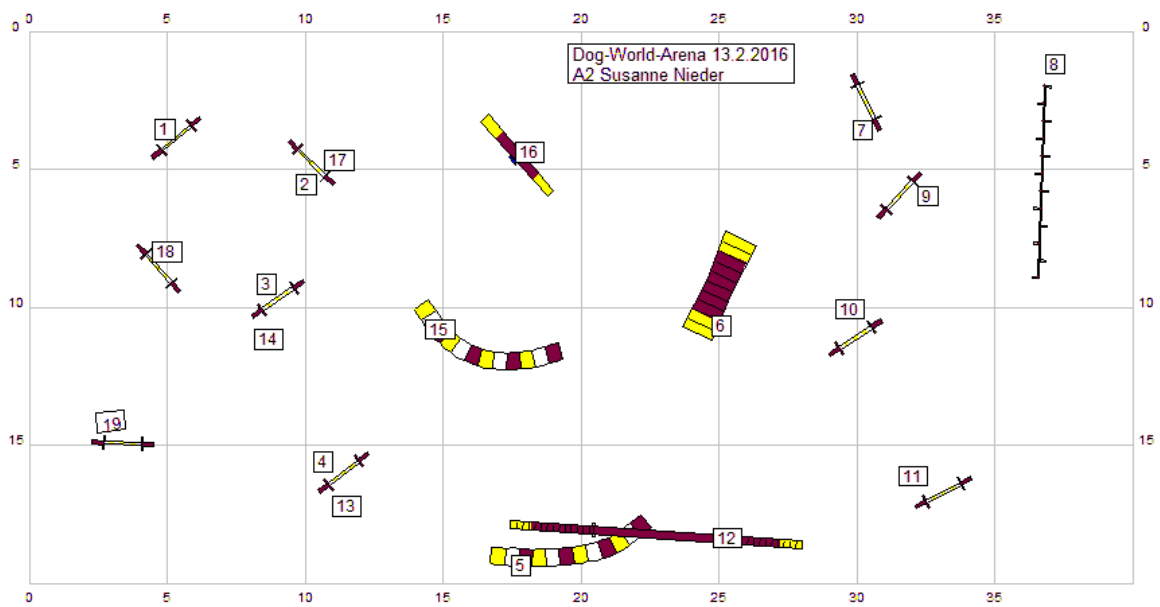

Agility Blues

Agility Blues

Agility Blues

Agility Blues

Dog World Arena 13.2.16  
Spiel Susanne Nieder

Agility Blues