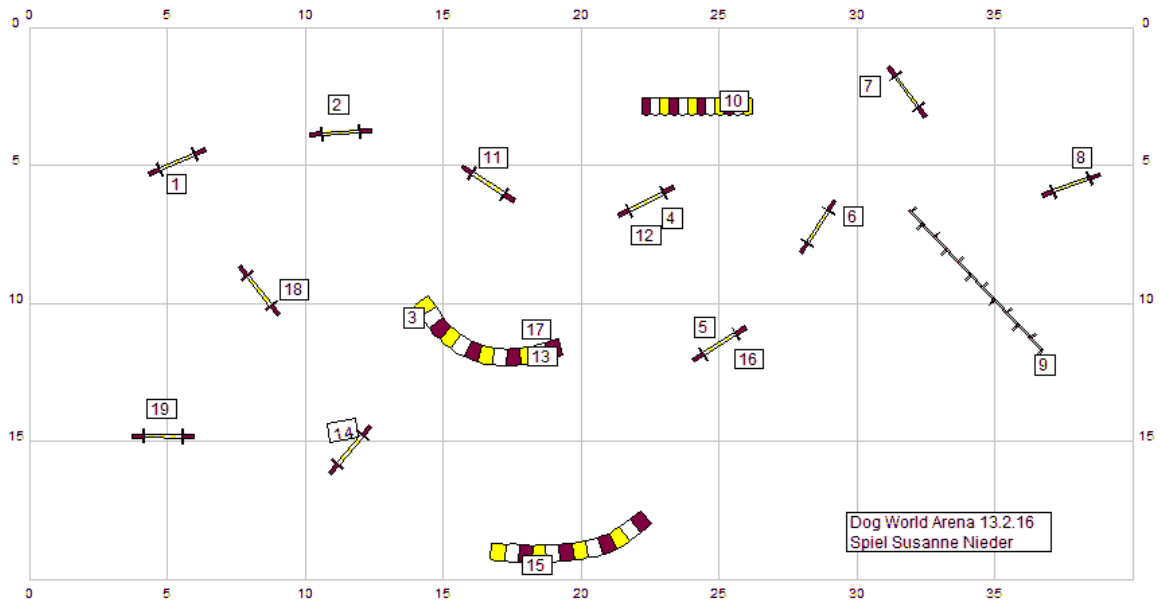

Agility Blues

Agility Blues

Agility Blues

Agility Blues

Dog World Arena 13.2.16  
Spiel Susanne Nieder

Agility Blues